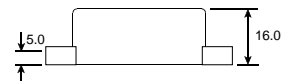

Side View

all dimensions are in mm

DB-E308