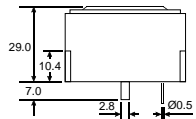

* Value applying at rated voltage

DIMENSION

Side View

Bottom View

all dimensions are in mm

DB-E318

COLOUR	HOUSING	TERMINAL
IVORY	ABS	PIN

ELECTRICAL SPECIFICATIONS

* Value applying at rated voltage

DIMENSION

Top View

Side View

all dimensions are in mm