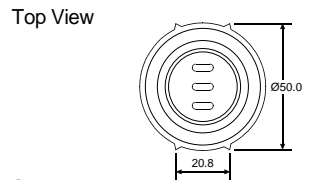

* Value applying at rated voltage

DIMENSION

Side View

Bottom View

all dimensions are in mm

DB-E318

COLOUR	HOUSING	TERMINAL
IVORY	ABS	PIN

ELECTRICAL SPECIFICATIONS

* Value applying at rated voltage

DIMENSION

Top View

Side View

all dimensions are in mm