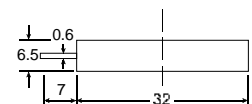

* Value applying at rated voltage

DIMENSION

Side View

Bottom View

all dimensions are in mm

DB-E318

COLOUR	HOUSING	TERMINAL
IVORY	ABS	PIN

ELECTRICAL SPECIFICATIONS

* Value applying at rated voltage

DIMENSION

Top View

Side View

all dimensions are in mm