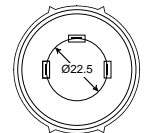

* Value applying at rated voltage

DIMENSION

Side View

Bottom View

all dimensions are in mm

DB-E318

COLOUR	HOUSING	TERMINAL
IVORY	ABS	PIN

ELECTRICAL SPECIFICATIONS

* Value applying at rated voltage

DIMENSION

Top View

Side View

all dimensions are in mm