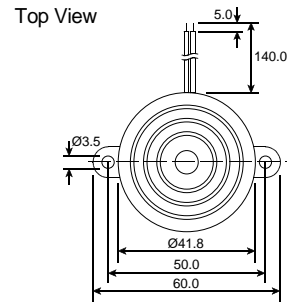

DIMENSION

all dimensions are in mm

DB-E308