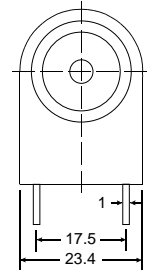

* Value applying at rated voltage

DIMENSION

Side View

Bottom View

all dimensions are in mm

DB-E318

COLOUR	HOUSING	TERMINAL
IVORY	ABS	PIN

ELECTRICAL SPECIFICATIONS

* Value applying at rated voltage

DIMENSION

Top View

Side View

all dimensions are in mm