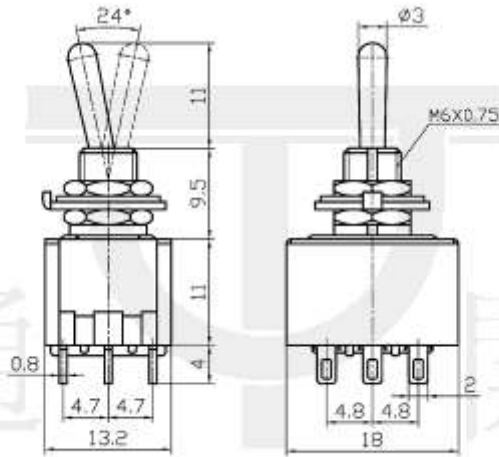

Miniature Toggle Switch

Q-9242

TYPE: **MTS-303**

SPECIFICATIONS

Rating: 6A 125V AC; 3A 250V AC
 Contact R: 20mΩ max
 Insulation R: 500V DC 100MΩ min
 Dielectric Strength: 1 Minute 1500V AC
 Operating Temperature: -25°C ~ +85°C
 Electrical Life: 10, 000 Cycles

Outline Drawing

Mounting

Circuitry