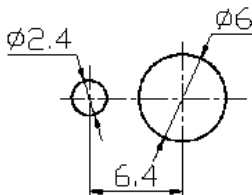

Miniature Toggle Switch

Q-9242

TYPE: **MTS-303**

SPECIFICATIONS

Rating: 6A 125V AC; 3A 250V AC
 Contact R: 20mΩ max
 Insulation R: 500V DC 100MΩ min
 Dielectric Strength: 1 Minute 1500V AC
 Operating Temperature: -25°C ~ +85°C
 Electrical Life: 10, 000 Cycles

Outline Drawing

Mounting

Circuitry