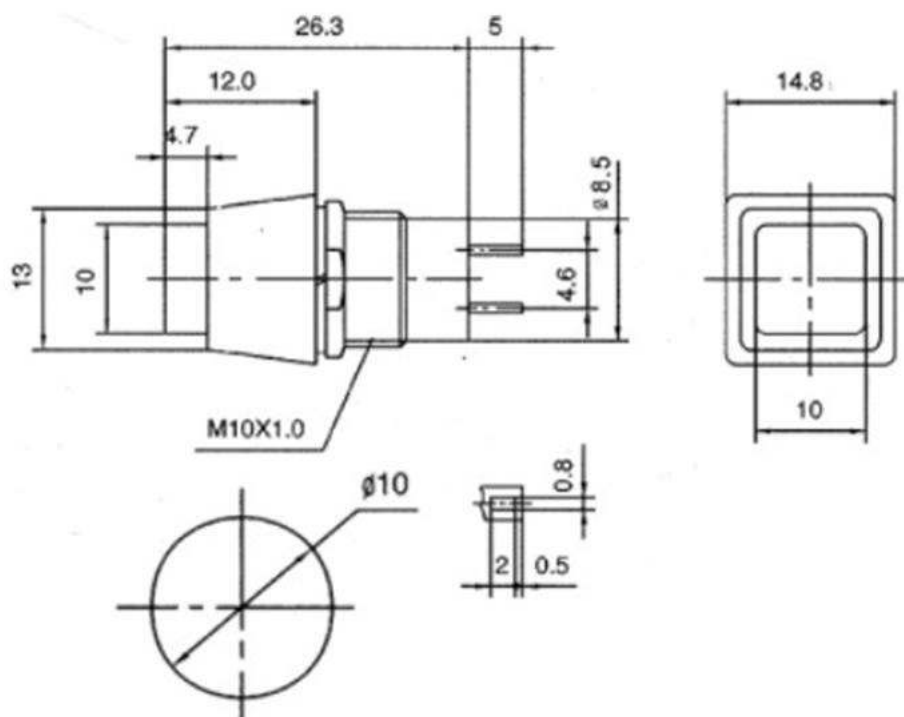

# ПЕРЕКЛЮЧАТЕЛЬ КНОПОЧНЫЙ СЕРИИ PBS-21B

OFF-(ON)

## Circuitry trait

A	ON - OFF	Push on/Push off	With lock
B	(ON) - OFF	Push on	Momentary(Open type)
C	ON - (OFF)	Push off	Momentary(Close type)
( ): Indicates Momentary			