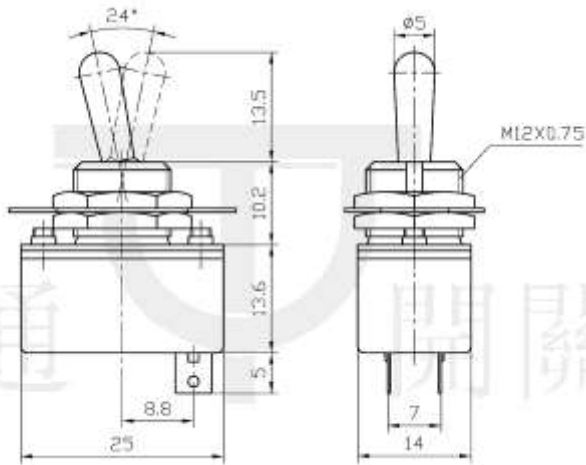

## Medium Toggle Switch

**Q-1308**

TYPE: **KN3-1**

### SPECIFICATIONS

Rating: 4A 125V AC; 2A 250V AC  
 Contact R: 50mΩ max  
 Insulation R: 500V DC 100MΩ min  
 Dielectric Strength: 1 Minute 1500V AC  
 Operating Temperature: -25°C ~ +85°C  
 Electrical Life: 10, 000 Cycles

Outline Drawing

Mounting

Circuitry